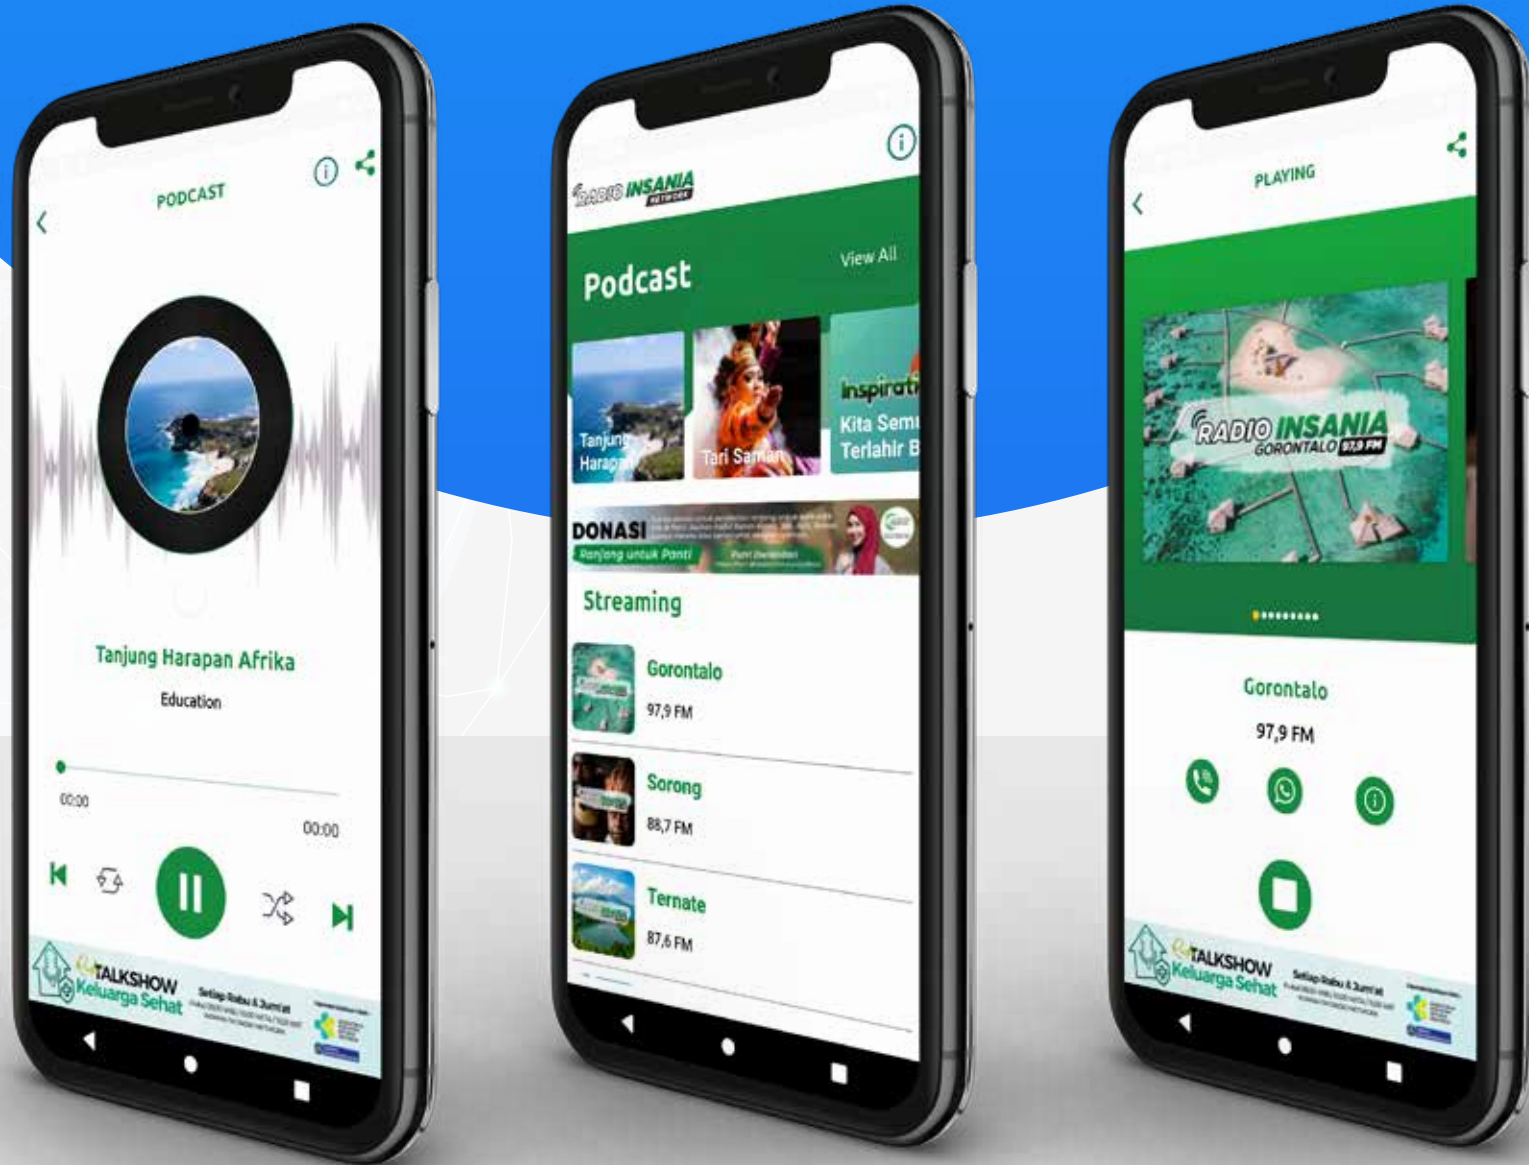

Mobile Application Insania FM